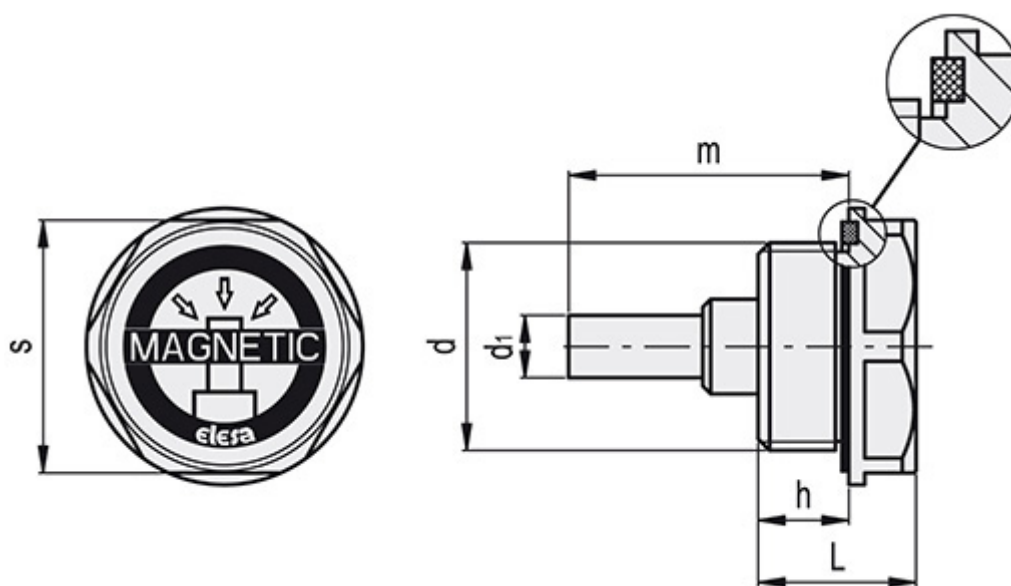

Article number: 2311059731
Description: Elesa Magnetic plug
TMB-46-G 1 1/4

Measures

d1	= 8
e	= G 1 1/4
h	= 13
L	= 24
m	= 37
s	= 46
Weight	= 107